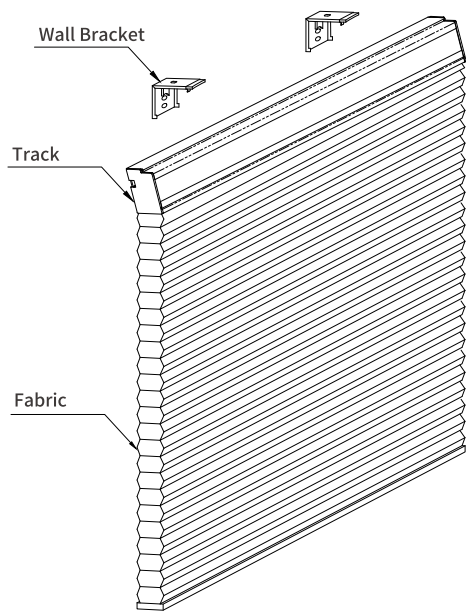

Specifications			
Operating Voltage	DC 24V	Torque	1 Nm
Frequency	433.92 MHz, ASK	Measurement	W 2.42 M x H 3.6 M
Load Capacity	4 KG	Range of Remote Control	30 M
Rotation Speed	39 rpm		