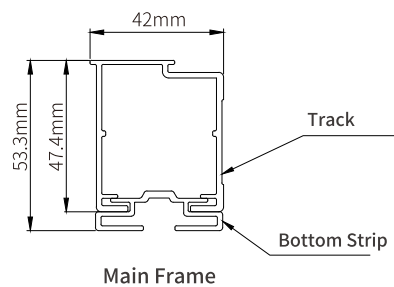

Specifications			
Operating Voltage	DC 24V	Torque	1 Nm
Frequency	433.92 MHz, ASK	Measurement	W 2.42 M x H 3.6 M
Load Capacity	4 KG	Range of Remote Control	30 M
Rotation Speed	39 rpm		